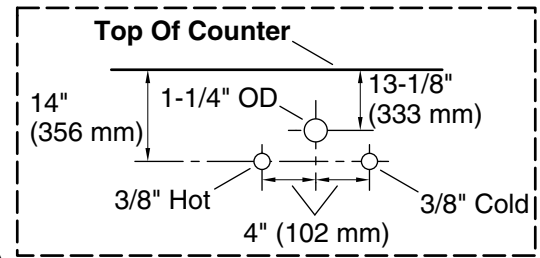

Features

- Four full-extension 12-3/4" (325 mm) drawers with soft-close side-mount slides
- Three-way adjustable slow-close door hinges for easy cabinet access
- 18" (457 mm) cabinet interior provides ample storage space
- Finish-matched cabinet interior offers generous clearance for plumbing
- Customize your storage with optional accessories such as floor liners, drawer organizers, and perfectly sized containers (sold separately)
- Coordinates with K-33542 upgraded hardware finishes, K-25817 quartz backsplash, and K-25819 quartz side splash (sold separately)

Color	Code	Description
-------	------	-------------

	0	White
	1WX	Grey Slate

Waste Pipe Location Information

Technical Information

All product dimensions are nominal.

Notes

Install this product according to the installation instructions.