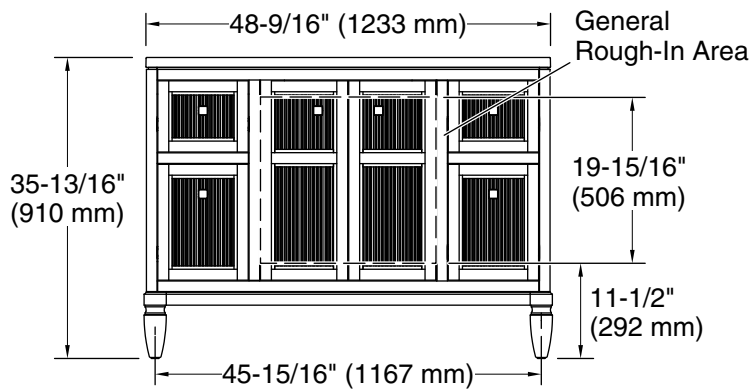

Features

- Four full-extension 12-3/4" (325 mm) drawers with soft-close side-mount slides
- Three-way adjustable slow-close door hinges for easy cabinet access
- 18" (457 mm) cabinet interior provides ample storage space
- Finish-matched cabinet interior offers generous clearance for plumbing
- Customize your storage with optional accessories such as floor liners, drawer organizers, and perfectly sized containers (sold separately)
- Coordinates with K-33542 upgraded hardware finishes, K-25817 quartz backsplash, and K-25819 quartz side splash (sold separately)

Color	Code	Description
-------	------	-------------

	0	White
	1WX	Grey Slate

Waste Pipe Location Information

Technical Information

All product dimensions are nominal.

Notes

Install this product according to the installation instructions.