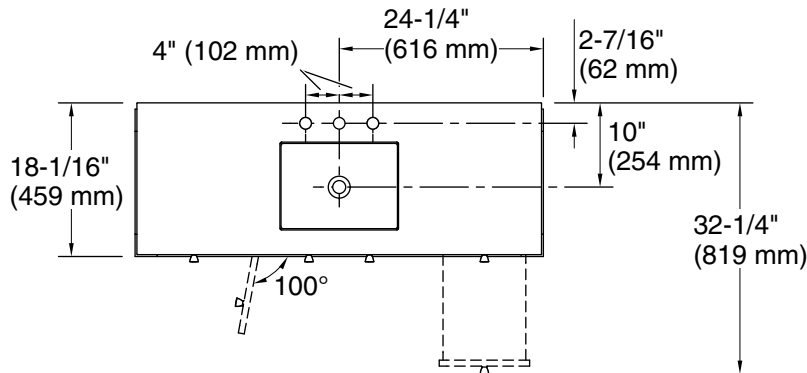

Features

- Four full-extension 12-3/4" (325 mm) drawers with soft-close side-mount slides
- Three-way adjustable slow-close door hinges for easy cabinet access
- 18" (457 mm) cabinet interior provides ample storage space
- Finish-matched cabinet interior offers generous clearance for plumbing
- Customize your storage with optional accessories such as floor liners, drawer organizers, and perfectly sized containers (sold separately)
- Coordinates with K-33542 upgraded hardware finishes, K-25817 quartz backsplash, and K-25819 quartz side splash (sold separately)

Color	Code	Description
-------	------	-------------

	0	White
	1WX	Grey Slate

Waste Pipe Location Information

Technical Information

All product dimensions are nominal.

Notes

Install this product according to the installation instructions.