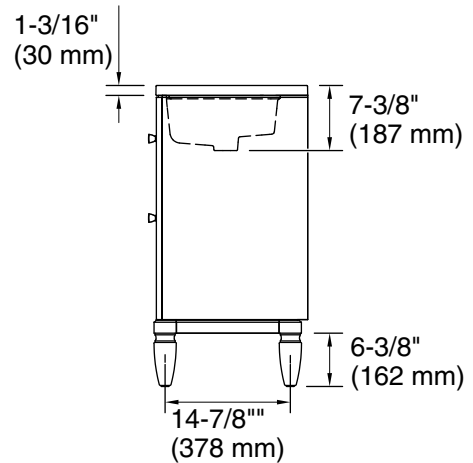

Features

- Four full-extension 12-3/4" (325 mm) drawers with soft-close side-mount slides
- Three-way adjustable slow-close door hinges for easy cabinet access
- 18" (457 mm) cabinet interior provides ample storage space
- Finish-matched cabinet interior offers generous clearance for plumbing
- Customize your storage with optional accessories such as floor liners, drawer organizers, and perfectly sized containers (sold separately)
- Coordinates with K-33542 upgraded hardware finishes, K-25817 quartz backsplash, and K-25819 quartz side splash (sold separately)

Color	Code	Description
-------	------	-------------

	0	White
	1WX	Grey Slate

Waste Pipe Location Information

Technical Information

All product dimensions are nominal.

Notes

Install this product according to the installation instructions.